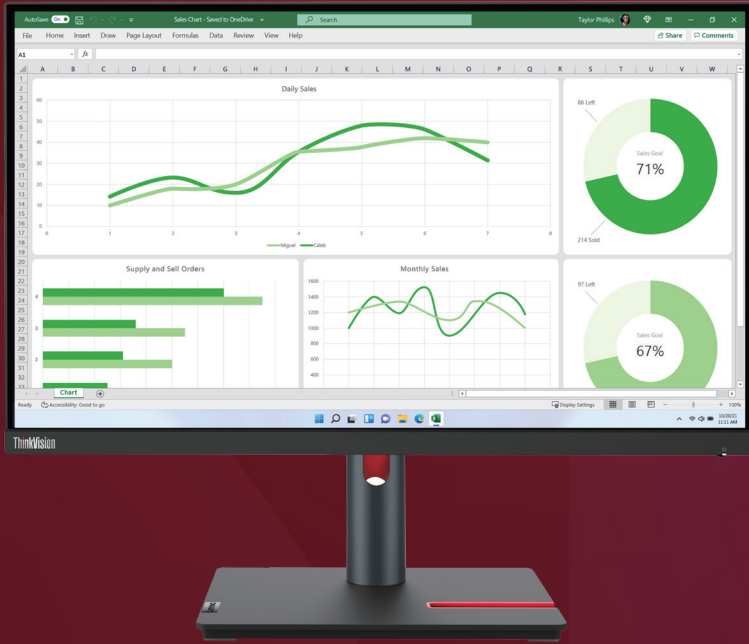

Features of ThinkVision P24h-30 Monitor

Extraordinary visual experience

The ThinkVision P24h-30 Monitor has 3-side Near-Edgeless bezels that delivers a seamless canvas for daisy chaining. A 23.8-inch QHD (2560 x 1440) In-Plane Switching screen produces sharp, punchy images, and offers wider viewing angles. QHD resolution provides 1.77 times more clarity than a Full-HD display. The pre-calibrated 99% sRGB color space together with 99% BT.709 ensures color consistency. The monitor's HDR10 support delivers rich vivid HDR video content. The ThinkVision P24h-30 Monitor's Natural Low Blue Light technology cares for your eyes without affecting color accuracy.