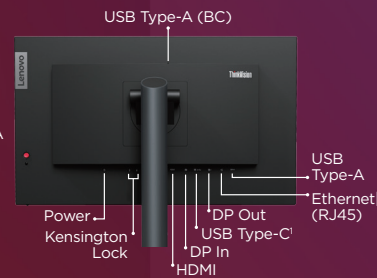

Features of ThinkVision P24h-30 Monitor

Extraordinary visual experience

The ThinkVision P24h-30 Monitor has 3-side Near-Edgeless bezels that delivers a seamless canvas for daisy chaining. A 23.8-inch QHD (2560 x 1440) In-Plane Switching screen produces sharp, punchy images, and offers wider viewing angles. QHD resolution provides 1.77 times more clarity than a Full-HD display. The pre-calibrated 99% sRGB color space together with 99% BT.709 ensures color consistency. The monitor's HDR10 support delivers rich vivid HDR video content. The ThinkVision P24h-30 Monitor's Natural Low Blue Light technology cares for your eyes without affecting color accuracy.

Plug in to productivity

Effortlessly connect and display your PC with a convenient USB-C¹ one-cable solution that simultaneously supports 100W power delivery². The ethernet port accommodates MAPT, PXE, and WOL, and facilitates high data transfers between connected devices making internet surfing safer and more stable. It supports daisy chain capability for up to two QHD monitors via a DP cable. Collaborate and control easily with Lenovo PCs via a mirrored power button function. ThinkVision P24h-30 also supports cableless MC60 Monitor Webcam³ and MS30 Monitor Soundbar³ for incredible video conferencing experiences, making your desk clean and clutter-free.

Care for your wellness and the environment

The ThinkVision P24h-30 Monitor's ergonomic and fully functional stand lets you lift, tilt, pivot, and swivel the monitor for a comfortable viewing position that reduces neck and back strain. The stand features a phone holder and cable management clip for a clutter-free desktop. Easily customize settings via a one-button joystick. You could also VESA mount the monitor for a clutter-free desk. ThinkColour⁴ software allows for easy calibration of display settings. With its focus on your comfort and the environment, ThinkVision P24h-30 Monitor complies with the latest TCO 9.0 regulations and comes encased in recyclable paper pulp packaging.

¹ USB Type-C® and USB-C® are registered trademarks of USB Implementers Forum. | ² Actual capacity of power delivery may vary depending upon devices connected or monitor configuration, and may decline with downstream USB ports connected or higher brightness setting. | ³ Sold separately. | ⁴ This software can only be used with Windows 10 & Windows 11.